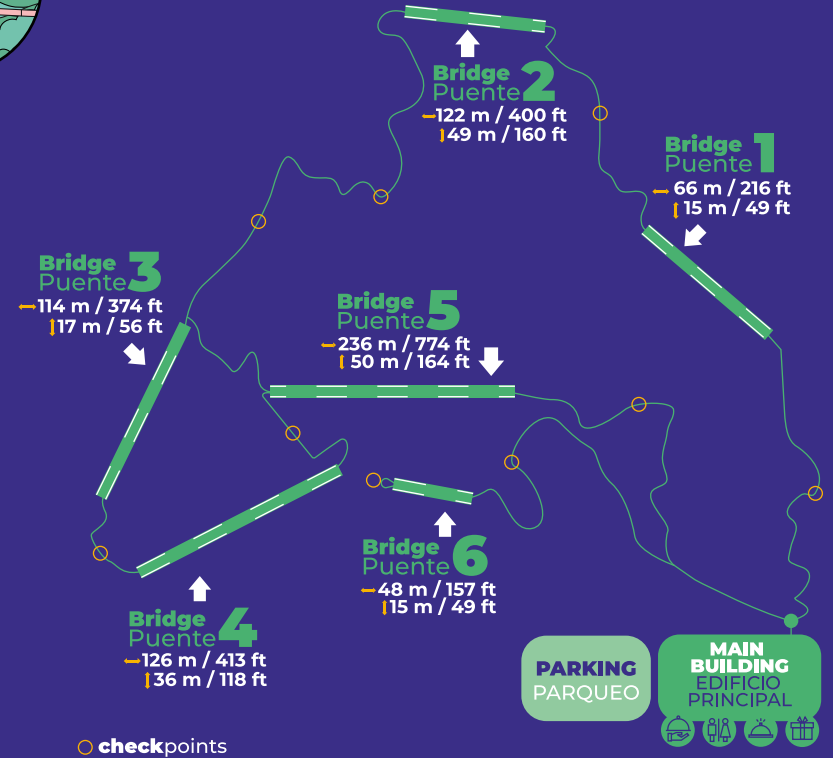

heights up to alturas de hasta
164
feet pies

1.7 combination of trails and hanging bridges.
miles millas *de combinación de senderos y puentes colgantes.*

Add a naturalist guide to your tour.
Agregue un guía naturalista a su recorrido.

2 hours duration aprox
horas de duración aprox.

6 hanging bridges.
puentes colgantes.

Embrace the forest as monkeys do, high among the treetops.

Discover the iconic **SkyWalk** hanging bridges, where Costa Rica's hanging bridge journey began in 1997. Immerse yourself in the cloud forest from an entirely unique viewpoint.